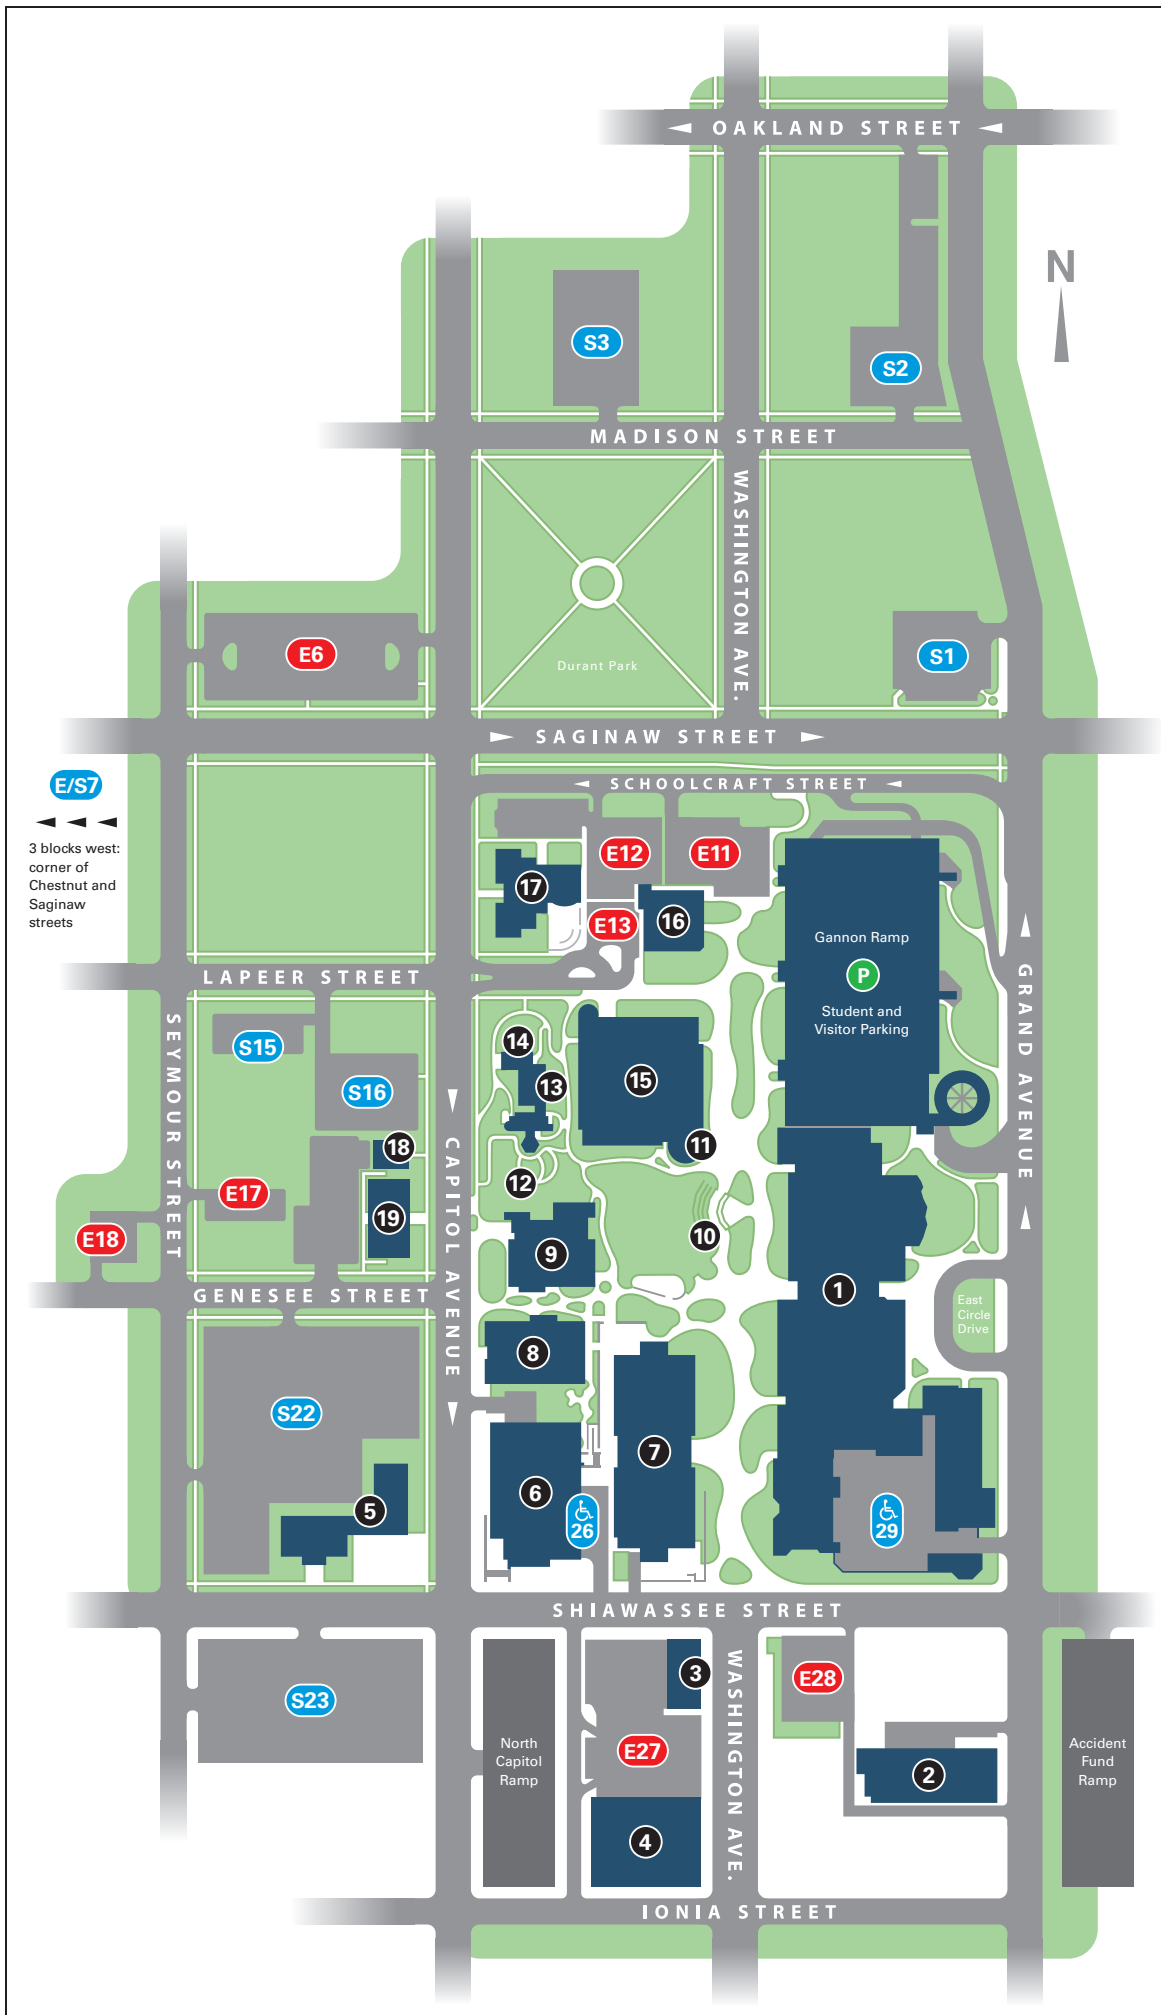

Downtown Campus

- 1** Gannon Building (**GB**)
- 2** Academic and Office Facility (**AOF**)
- 3** Huron Building (**HB**)
- 4** Washington Court Place (**WCP**)
- 5** University Center (**UC**)
- 6** Abel B. Sykes, Jr. Technology and Learning Center (**TLC**)
- 7** Arts and Sciences (**A&S**)
- 8** Mackinaw Building (**MB**)
- 9** Dart Auditorium (**DRT**)
- 10** LCC Outside Amphitheater
- 11** Michigan Veteran's Memorial
- 12** Shigematsu Memorial Garden
- 13** Herrmann House (**HH**)
- 14** Rogers-Carrier House (**RCH**)
- 15** Health and Human Services Building (**HHS**)
- 16** Early Learning Children's Community (**ELCC**)
- 17** Paula D. Cunningham Administration Building (**ADM**) (Includes Board Room)
- 18** 515 North Capitol
- 19** 505 North Capitol

Student Parking
S1, S2, S3, S7, S15, S16, S22, S23, P (Gannon Ramp)
S26, S29 ♿ Accessible Parking

Employee Parking
E6, E7, E12, E17, E18, E27, E28
E11 Child Care Parking Only
E13 Special Permit Parking

Visitor Parking
P Gannon Ramp

E/S7
 3 blocks west:
 corner of
 Chestnut and
 Saginaw
 streets

Accident
 Fund
 Ramp

North
 Capitol
 Ramp

East
 Circle
 Drive

Durant
 Park

Gannon Ramp
 Student
 and
 Visitor
 Parking